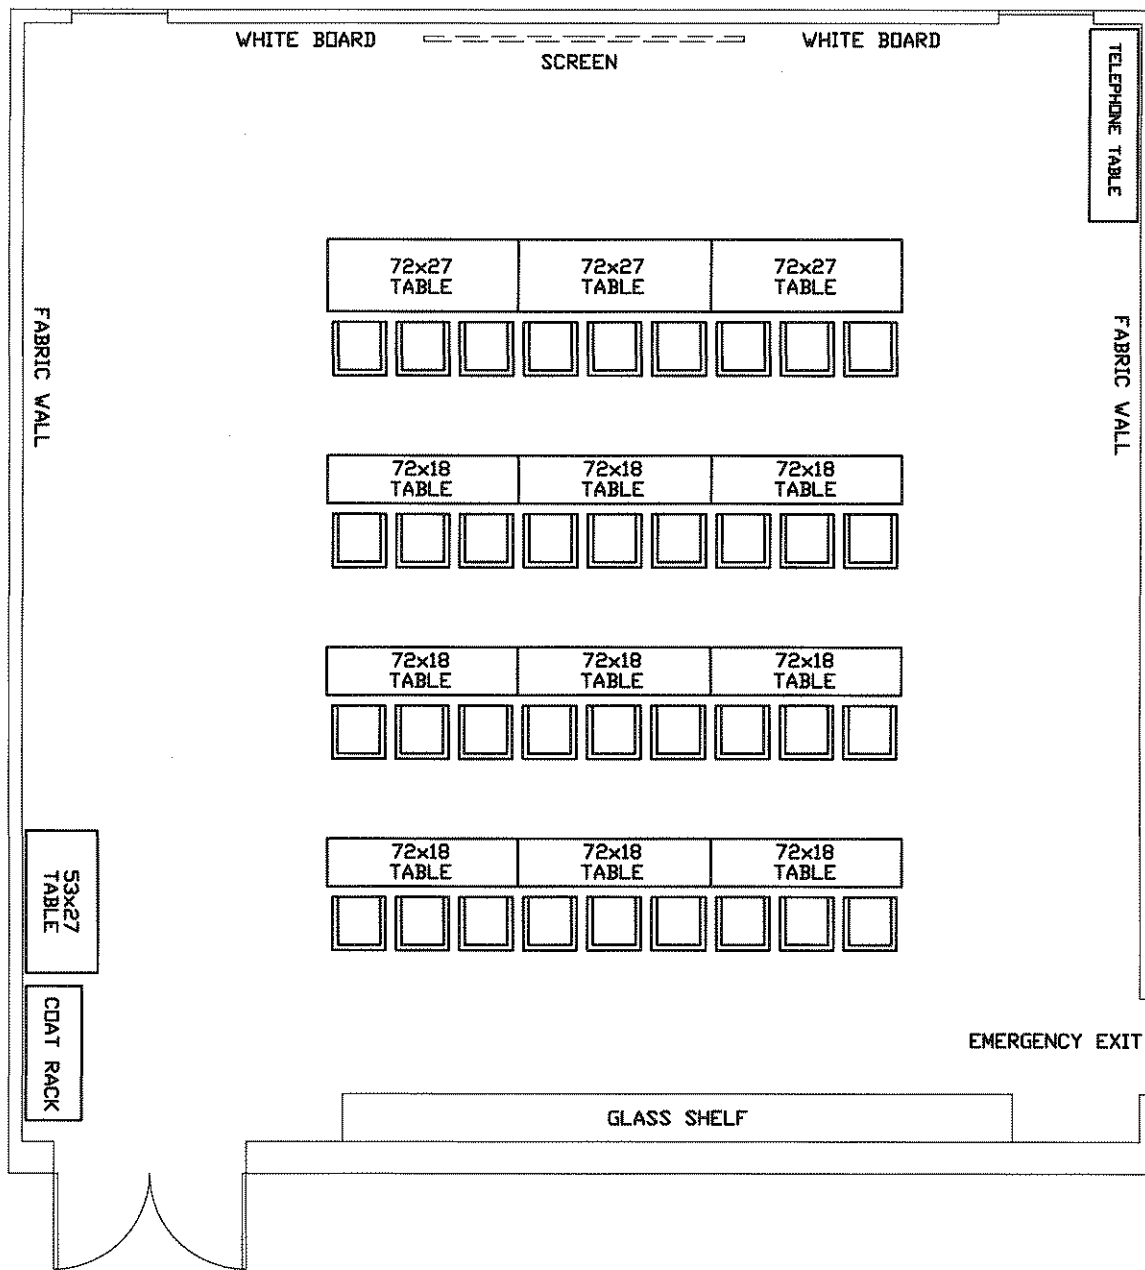

STORAGE

35' x 35' INTERNATIONAL ROOM
CLASSROOM LAYOUT

GRAPHIC SCALE

SCALE 1" = 6'

I:\AUTOCAD\ADMIN\MeetingRooms.dwg

GERALD R. FORD INTERNATIONAL AIRPORT

5500 44TH ST SE GRAND RAPIDS, MICHIGAN 49512

KENT CO. DEPT. OF AERONAUTICS
FACILITIES DEPARTMENT