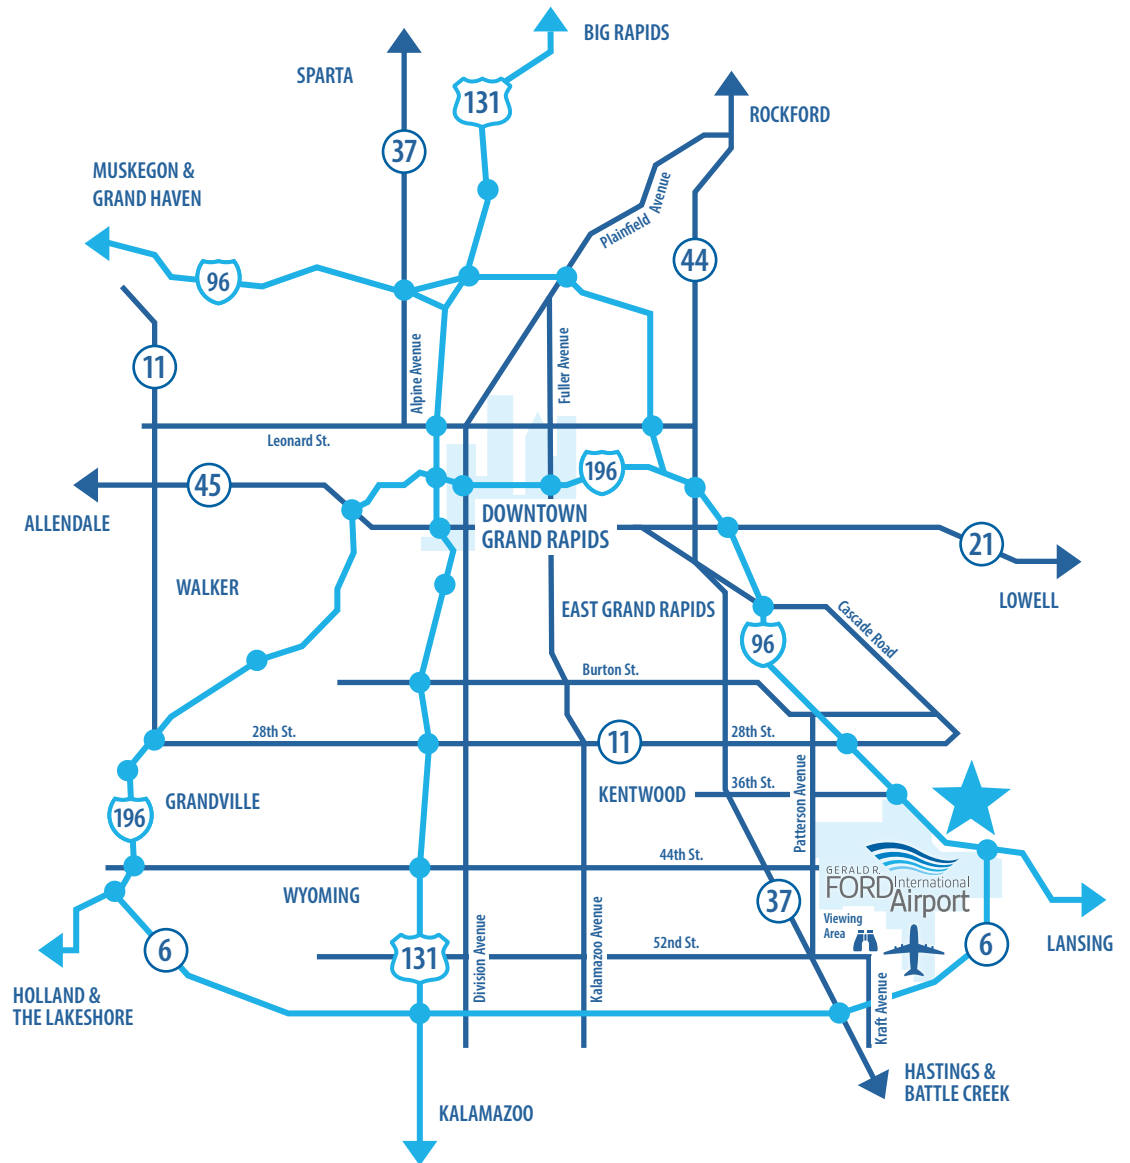

Driving Directions

I-96

Take Exit 46 for westbound M-6
Continue west on M-6 to Exit 15
Take Exit 15 for northbound M-37
Proceed north, watch for signs for Patterson Ave.
Take Patterson Ave. north to airport entrance

OR

Take Exit 44 for westbound 36th St.
Proceed west for 1 mile to Patterson Ave.
Turn left on Patterson Ave.
Proceed south to airport entrance

I-196

Take Exit 64 for eastbound M-6
Continue east on M-6 to exit 15
Take Exit 15 for northbound M-37
Proceed north, watch for signs for Patterson Ave.
Take Patterson Ave. north to airport entrance

US-131 (Southbound)

Take Exit 89A for I-96 East
Continue on I-96 East to Exit 44
Take Exit 44 for westbound 36th St.
Proceed west for 1 mile to Patterson Ave.
Turn left on Patterson Ave.
Proceed south to airport entrance

Airport entrance is located at the intersection
of 44th Street SE and Patterson Avenue

For GPS navigation, use airport code GRR
or street address 5500 44th St SE, Grand Rapids, MI 49512