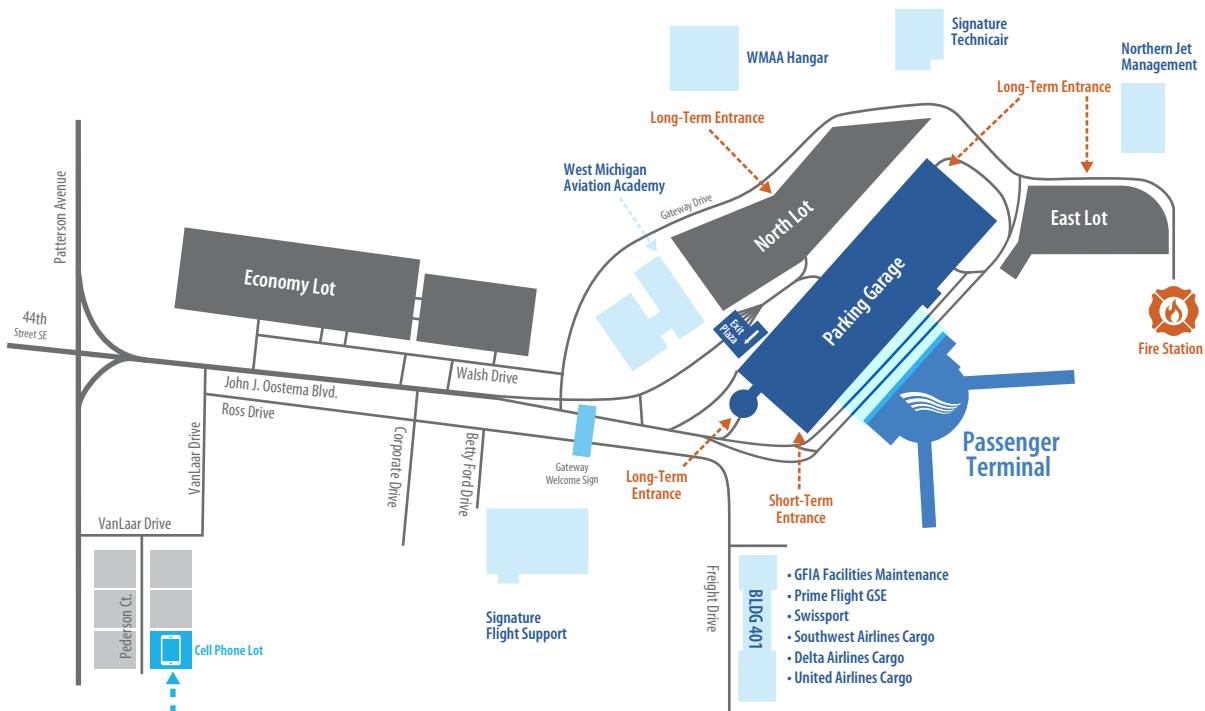

Airport Driving & Parking Map

Cell Phone Lot
 GFIA offers convenience of a Cell Phone Lot for those who are picking up arriving passengers. Located on Pederson Ct., the Cell Phone Lot offers time-limited, free parking while you wait for your passenger to call and let you know they are ready to be picked up at the terminal curb front. You must remain in your vehicle at all times in the Cell Phone Lot.

There is no shuttle service from the NORTH LOT and EAST LOT. Proceed to the terminal facility through the parking garage and pedestrian walkways.

A Lost Ticket Fee of \$10.00 will be assessed when the original parking ticket cannot be produced when exiting the parking facilities.

PARKING GARAGE MAP

- Elevator
- Spiral Stairs
- Pedestrian Walkway
- Stairs
- Vehicle Ramp
- Handicap Parking