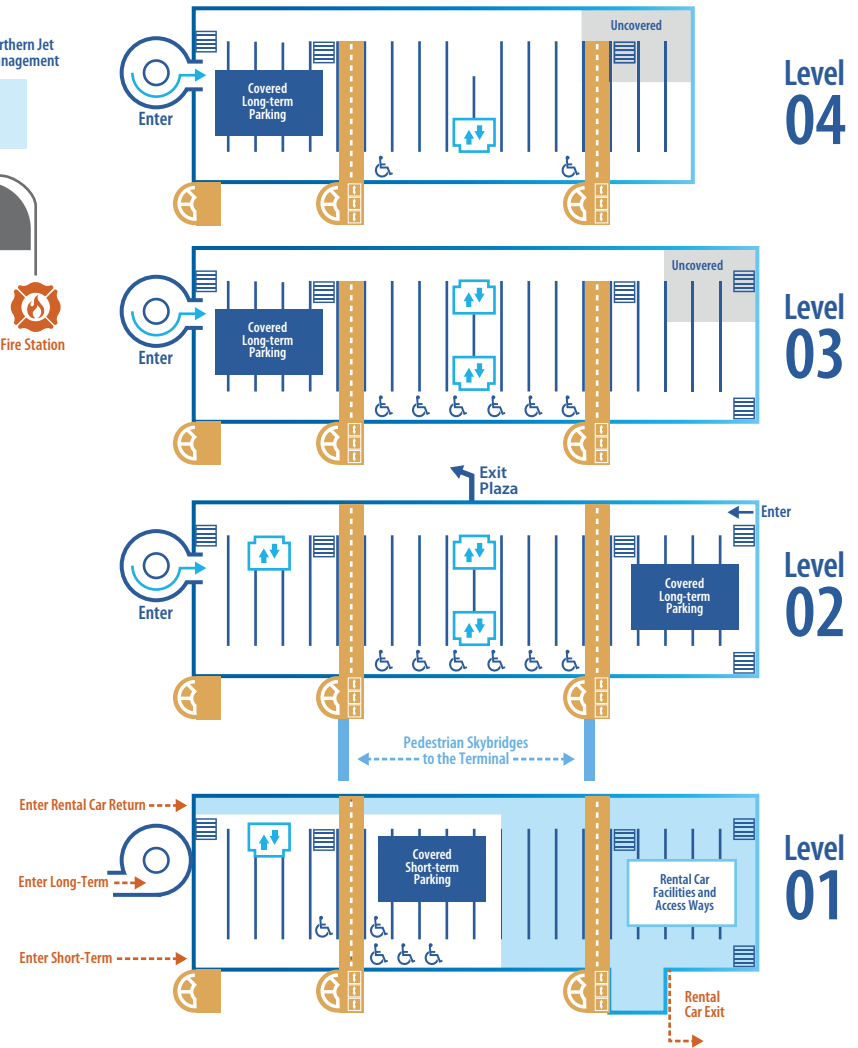

Airport Driving & Parking Map

Cell Phone Lot
 GFIA offers convenience of a Cell Phone Lot for those who are picking up arriving passengers. Located on Pederson Ct., the Cell Phone Lot offers time-limited, free parking while you wait for your passenger to call and let you know they are ready to be picked up at the terminal curb front. You must remain in your vehicle at all times in the Cell Phone Lot.

There is no shuttle service from the NORTH LOT and EAST LOT. Proceed to the terminal facility through the parking garage and pedestrian walkways.

A Lost Ticket Fee of \$10.00 will be assessed when the original parking ticket cannot be produced when exiting the parking facilities.

PARKING GARAGE MAP

- Elevator
- Spiral Stairs
- Pedestrian Walkway
- Stairs
- Vehicle Ramp
- Handicap Parking