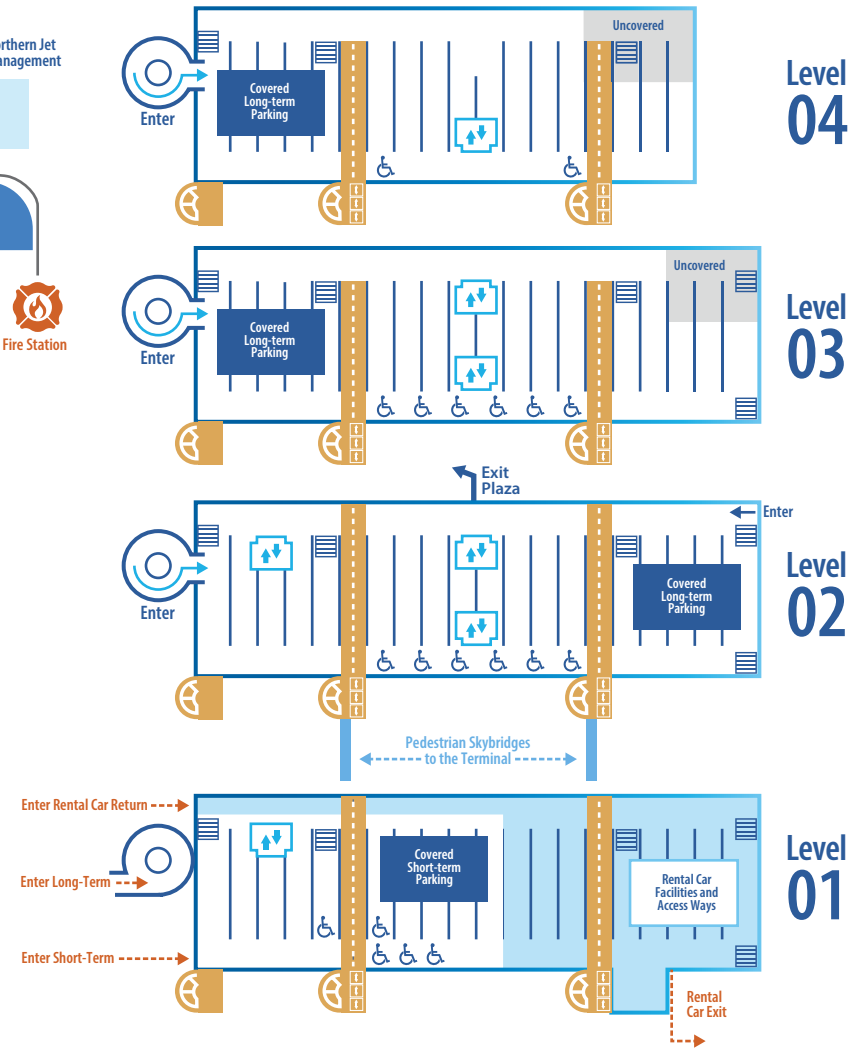

Airport Driving & Parking Map

Cell Phone Lot

GFIA offers convenience of a Cell Phone Lot for those who are picking up arriving passengers. Located on Pederson Ct., the Cell Phone Lot offers time-limited, free parking while you wait for your passenger to call and let you know they are ready to be picked up at the terminal curb front. You must remain in your vehicle at all times in the Cell Phone Lot.

There is no shuttle service from the NORTH LOT and EAST LOT. Proceed to the terminal facility through the parking garage and pedestrian walkways.

A Lost Ticket Fee of \$10.00 will be assessed when the original parking ticket cannot be produced when exiting the parking facilities.

PARKING GARAGE MAP

- Elevator
- Spiral Stairs
- Pedestrian Walkway
- Stairs
- Vehicle Ramp
- Handicap Parking