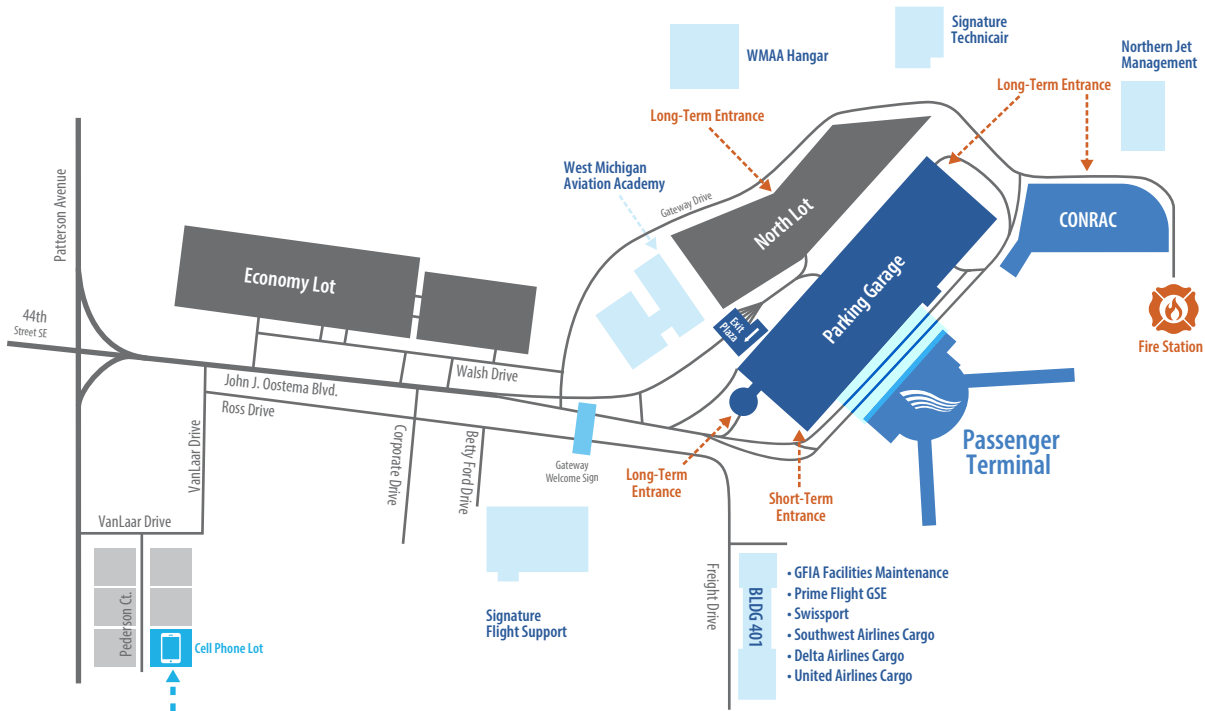

Airport Driving & Parking Map

Cell Phone Lot

GFIA offers convenience of a Cell Phone Lot for those who are picking up arriving passengers. Located on Pederson Ct., the Cell Phone Lot offers time-limited, free parking while you wait for your passenger to call and let you know they are ready to be picked up at the terminal curb front. You must remain in your vehicle at all times in the Cell Phone Lot.

There is no shuttle service from the NORTH LOT and EAST LOT. Proceed to the terminal facility through the parking garage and pedestrian walkways.

A Lost Ticket Fee of \$10.00 will be assessed when the original parking ticket cannot be produced when exiting the parking facilities.

PARKING GARAGE MAP

- Elevator
- Spiral Stairs
- Pedestrian Walkway
- Stairs
- Vehicle Ramp
- Handicap Parking